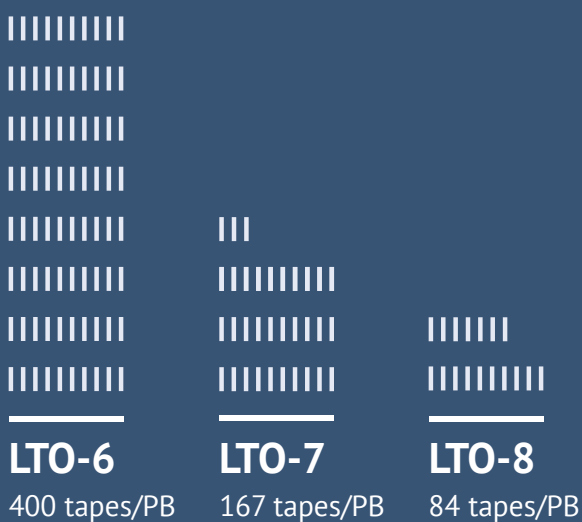

CAPACITY (TB)

SPEED (MB/S)

PRICE PER TB (\$)

(AS OF NOVEMBER 2017)

COMPATIBILITY

LTO-6

LTO-7

LTO-8

SPACE/DENSITY

RECOMMENDATION