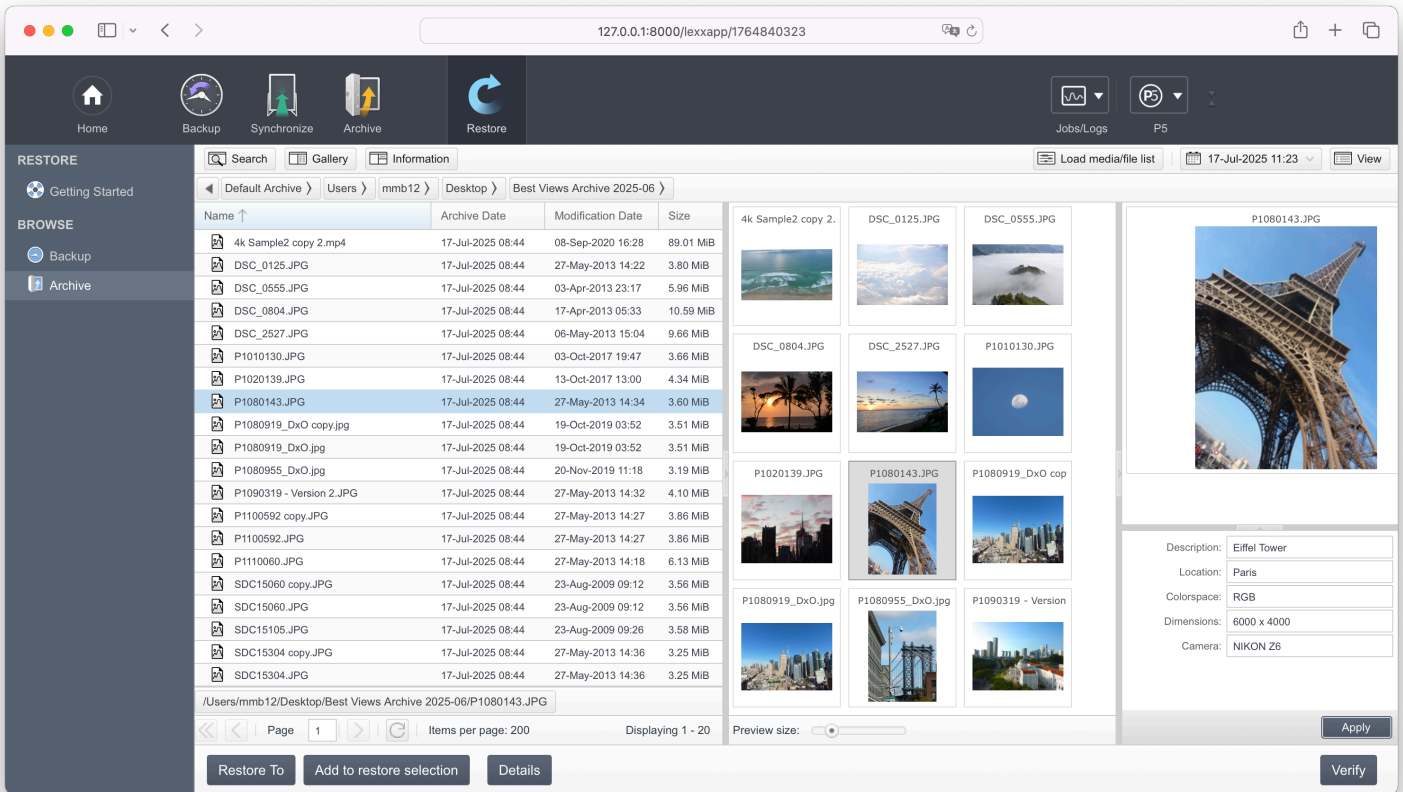

Options, Configurations, Interfaces...

We are here to help:

www.seagate.com

www.archiware.com

www.seagate.com/contacts

team@archiware.com

Lyve Cloud – Storage as a Service

Lyve Cloud S3 Storage as a Service offers predictable Cloud costs with no egress fees and additional API charges. This makes Lyve Cloud the ideal repository for media content as storage scales limitless for productions, backups and active archives.