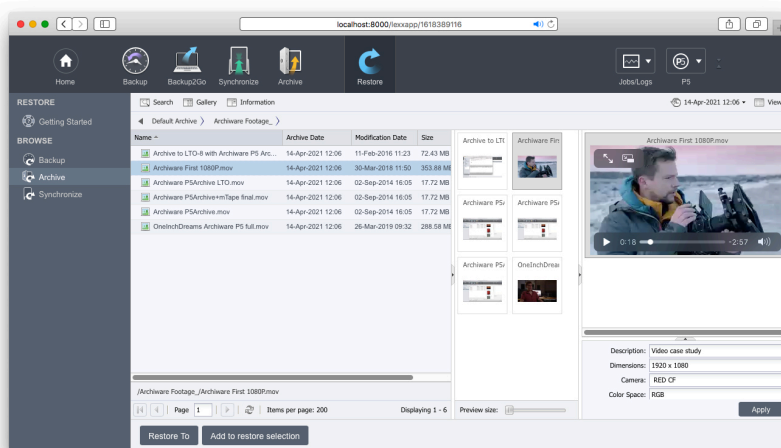

Scale Logic Genesis Unlimited & P5 Archive Advantages:

- ✓ No per seat client cost
- ✓ Browse & Search Media with Previews/Proxies
- ✓ Ease User restore
- ✓ Customizable metadata fields
- ✓ Simple connectivity with FC, Gigabit or iSCSI
- ✓ Tailored bandwidth per user
- ✓ Real-time latency enhancements
- ✓ Solid & experienced tech support

Options, Configurations, Interfaces...

We are happy to advise: www.archiware.com sales@archiware.com
www.scalelogicinc.com sales@scalelogicinc.com