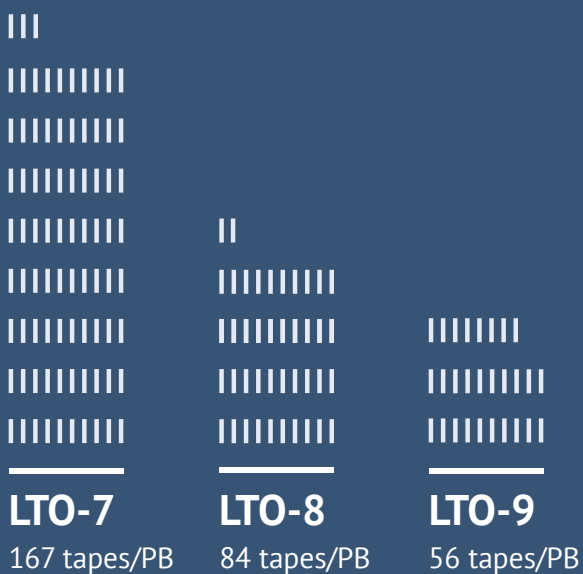

CAPACITY (TB)

SPEED (MB/S)

PRICE PER TB (\$)

(AS OF NOVEMBER 2021)

COMPATIBILITY

LTO-7

LTO-8

LTO-9

SPACE/DENSITY

RECOMMENDATION