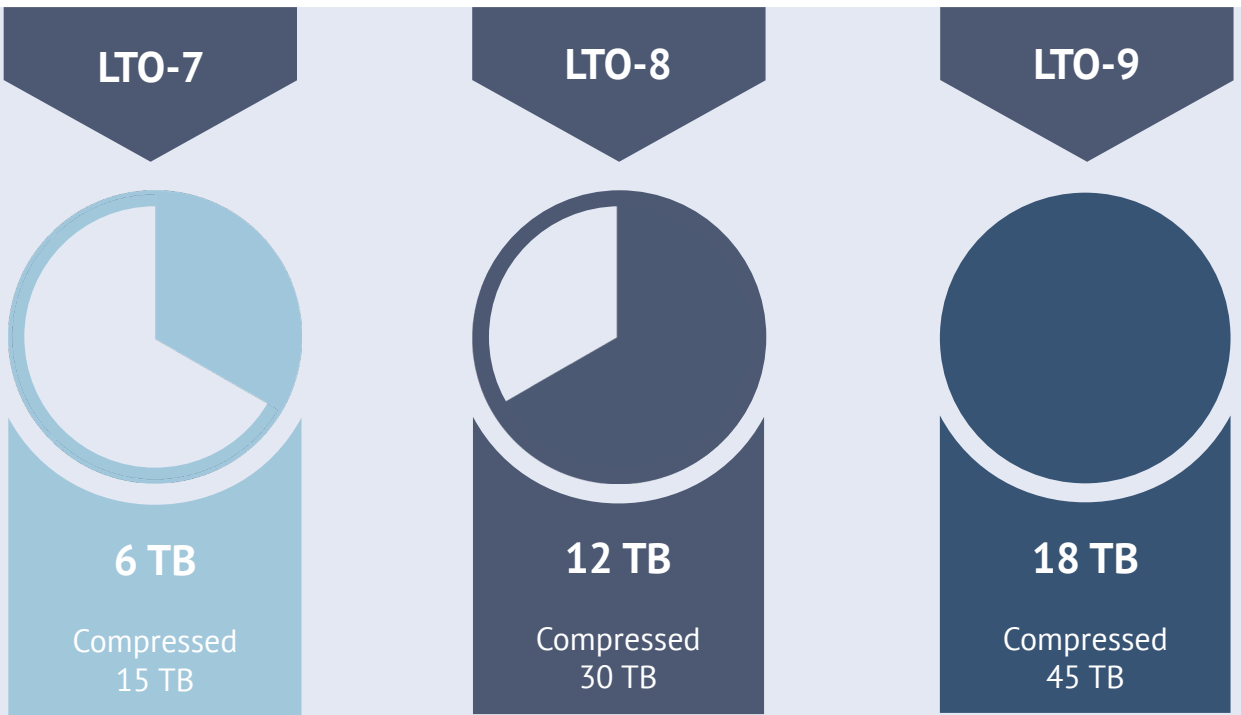

CAPACITY (TB)

SPEED (MB/S)

PRICE PER TB (\$)

(AS OF NOVEMBER 2021)

COMPATIBILITY

LTO-7

LTO-8

LTO-9

SPACE/DENSITY

RECOMMENDATION