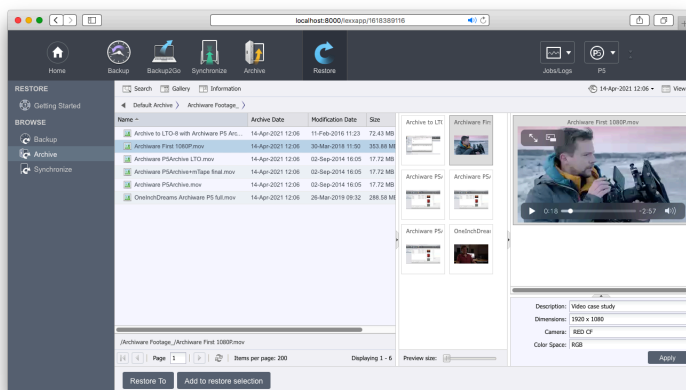

Media and Entertainment companies are generating video content at an ever-increasing rate. This creates both operational and financial challenges throughout the production and distribution chain. Replicating content to a secondary data centre can be an expensive undertaking. Wasabi hot cloud storage and Archiware P5 provide a quick, secure and cost-effective solution to back up digital content and data to the Cloud.

Wasabi hot cloud storage offers extremely affordable and high-performing Cloud storage service. The simple and efficient service provides an ideal storage repository for backup and archiving. Wasabi's parallelized system architecture delivers breakthrough performance, allowing large datasets to quickly be moved in and out of the Cloud. The eleven 9s object durability and configurable data longevity ensure maximum data security in case of accidental deletions, ransomware and viruses.

Archiware P5 is a platform-agnostic software suite for archiving, backup and cloning of data. The browser-based software comprises four modules, which use different methods to secure and restore data. Archiware P5's professional backup and archive functionalities are compatible with numerous Cloud services.

P5 Backup ensures that large data sets are backed up in the shortest time possible. **P5 Archive** is a long-term storage solution for data migration.

The P5 Archive metadata and preview catalogue allows users to easily find and retrieve media files, such as images and videos